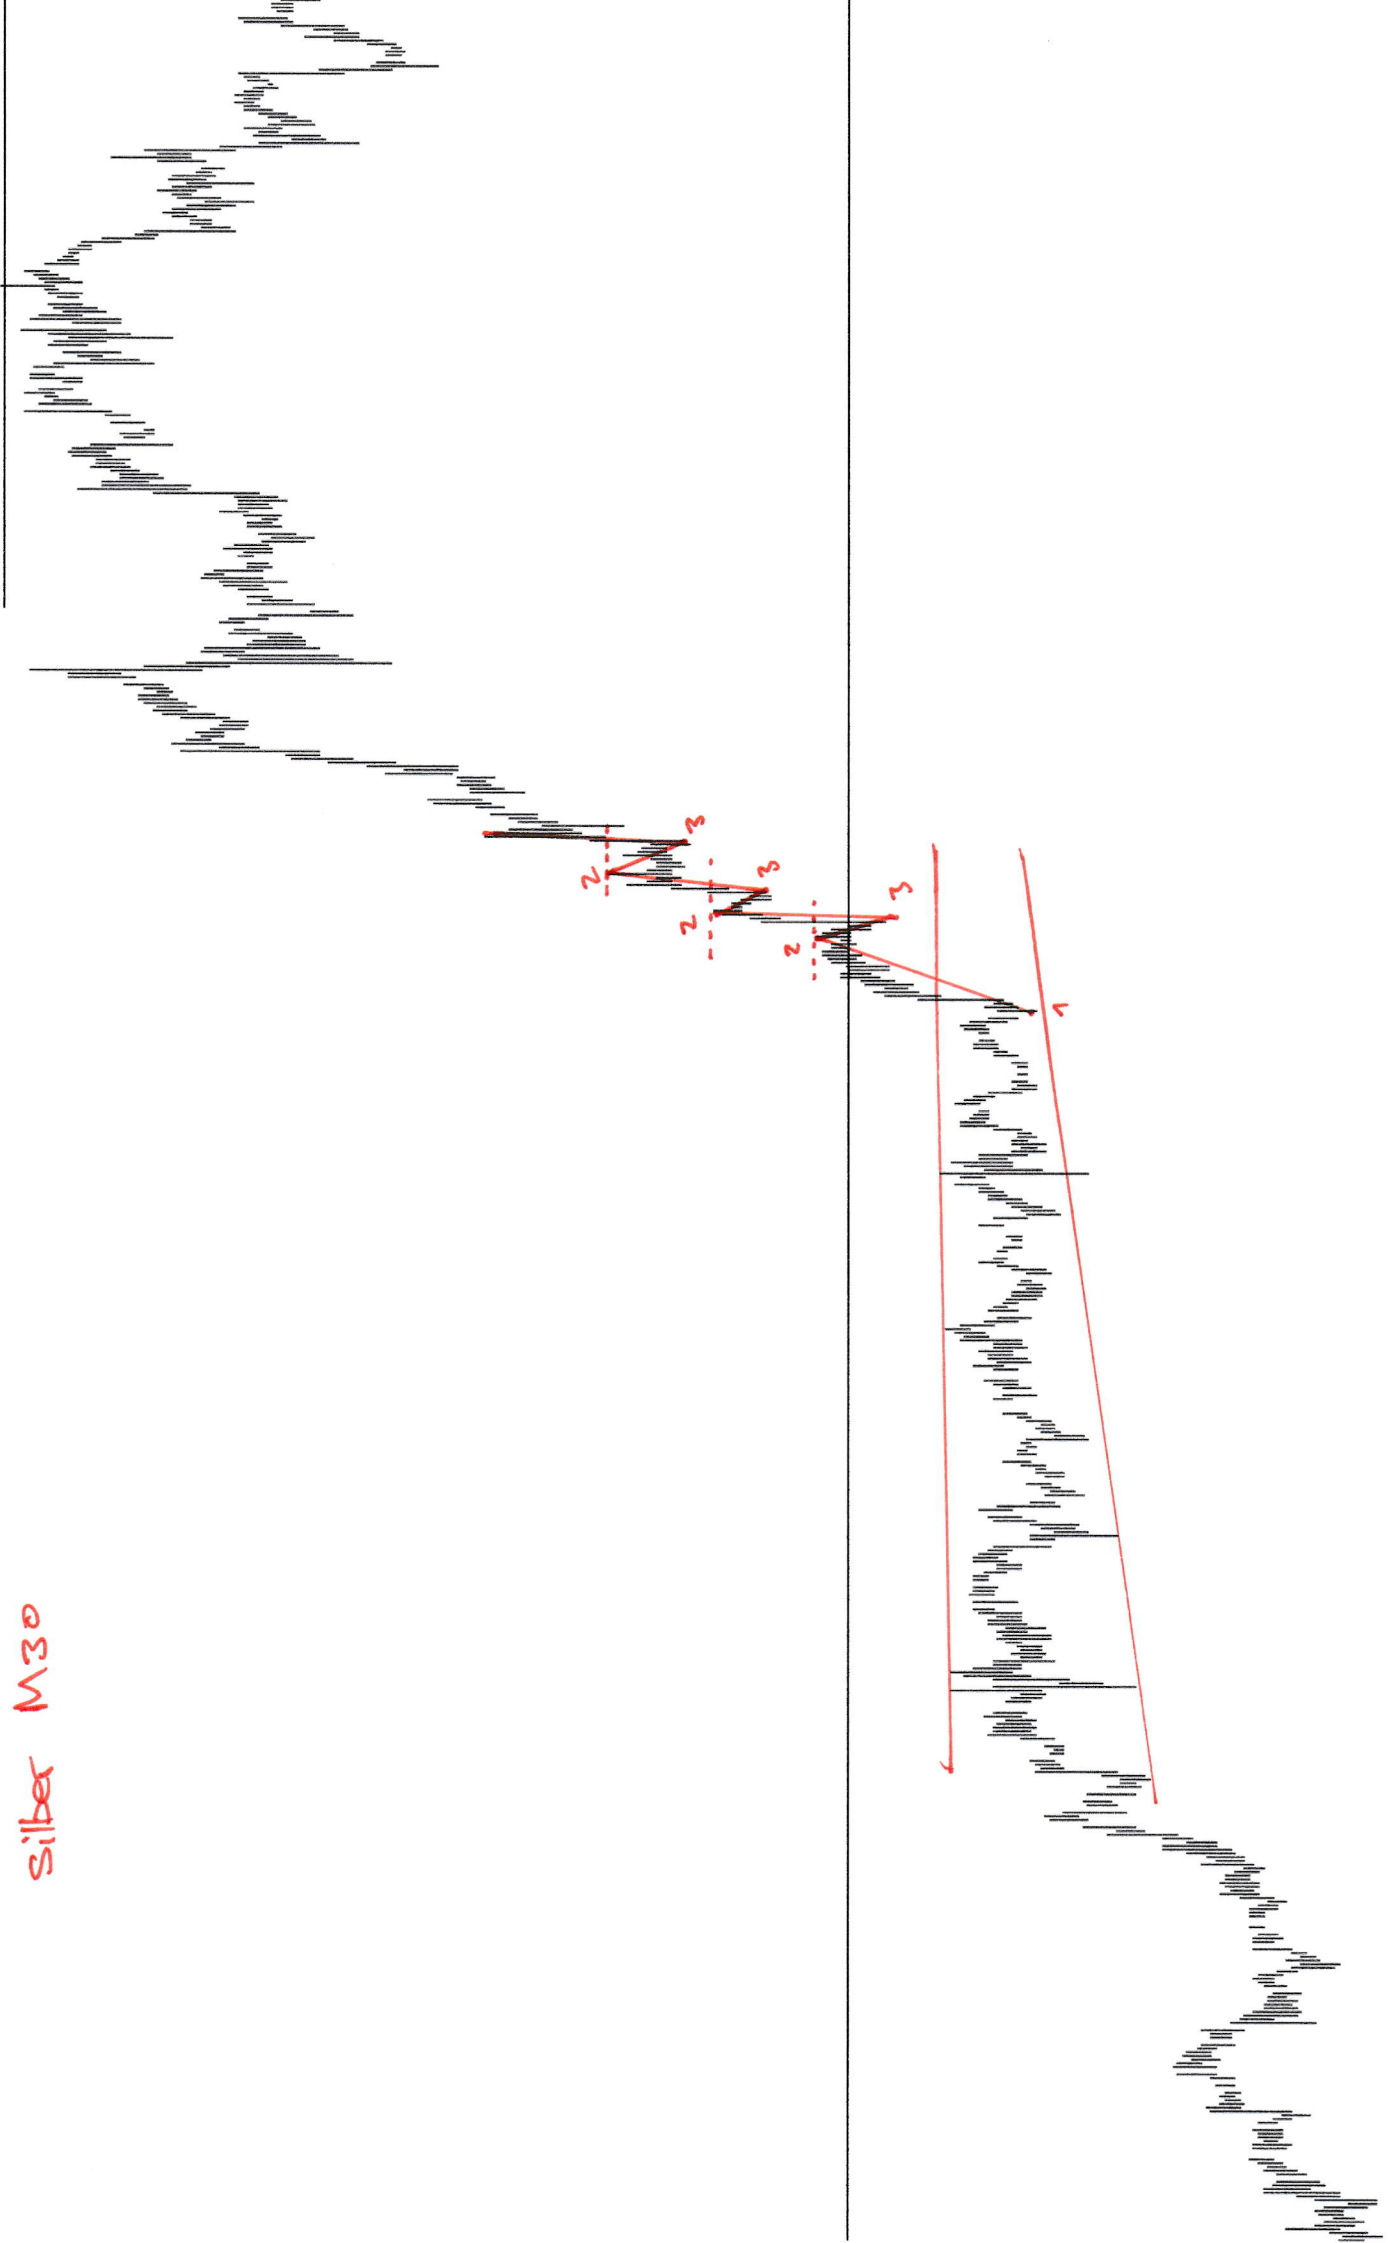

silber M30

22  
21 May 08:00  
20 May 07:00  
10 May 05:00  
18 May 04:00  
15 May 03:00  
14 May 02:00  
12 May 01:00  
8 May 22:00  
7 May 21:00  
6 May 20:00  
5 May 19:00